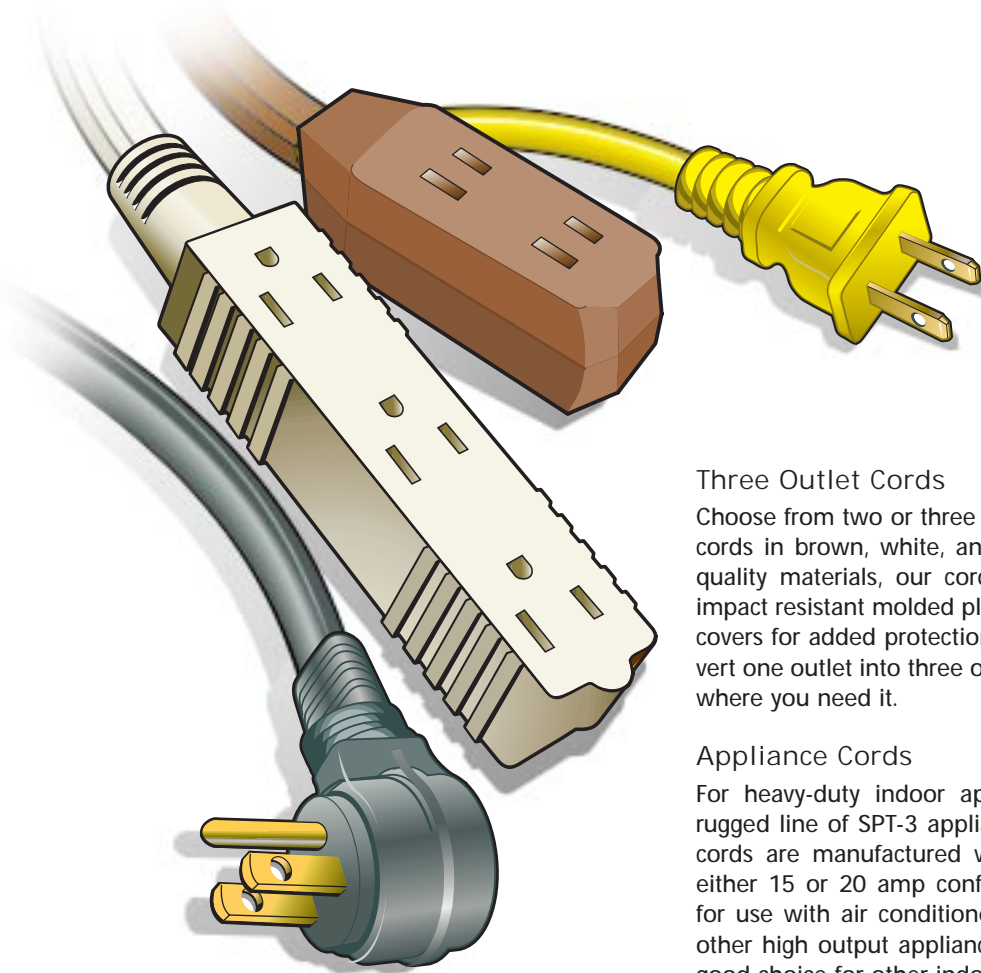

# Indoor Products

Voltec indoor extension cords offer the most popular lengths and styles for use in the home and office.

All of Voltec's indoor extension cords carry a limited lifetime warranty against defect.

### Three Outlet Cords

Choose from two or three conductor SPT-2 extension cords in brown, white, and yellow. Made from high quality materials, our cords are manufactured with impact resistant molded plugs, connectors, and safety covers for added protection. Use these cords to convert one outlet into three outlets, or to bring power to where you need it.

### Appliance Cords

For heavy-duty indoor applications Voltec offers a rugged line of SPT-3 appliance cords. These durable cords are manufactured with a right angle plug in either 15 or 20 amp configurations. While intended for use with air conditioners, range and dryers, and other high output appliances, these cords are also a good choice for other indoor cord applications.