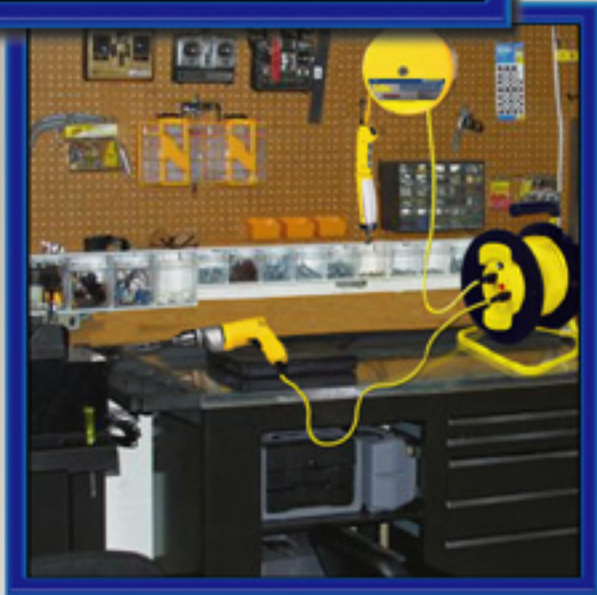

# 4-Outlet Open Cord Reels

**VOLTEC** introduces a complete line of open cord reels which meet all UL and CSA standards. For added safety our open cord reels are manufactured with a circuit breaker to help avoid overloads and a power indicator light to ensure the power is on. These reels add extended range when uncoiled, with four extra outlets all in one. All reels include a top grip handle which is easy to carry.

- **UL & CSA APPROVED**
- **CIRCUIT BREAKER WITH PUSH BUTTON RESET**
- **POWER INDICATOR LIGHT TO INSURE POWER IS ON**
- **EASY TO STORE**
- **EXTEND ELECTRICAL RANGE**
- **ERGONOMIC GRIP HANDLE**

ITEM NUMBER	CORD LENGTH	GAUGE	WIRE TYPE	POWER RATING		SHIPPING PACK	UPC
				AMPS	WATTS		
07-00401	40	14/3	SJTW	13	1625	2	8-03058-00401-9
07-00402	80	14/3	SJTW	10	1250	2	00402-6
07-00403	40	16/3	SJTW	10	1250	2	00403-3
07-00404	80	16/3	SJTW	7	875	2	00404-0